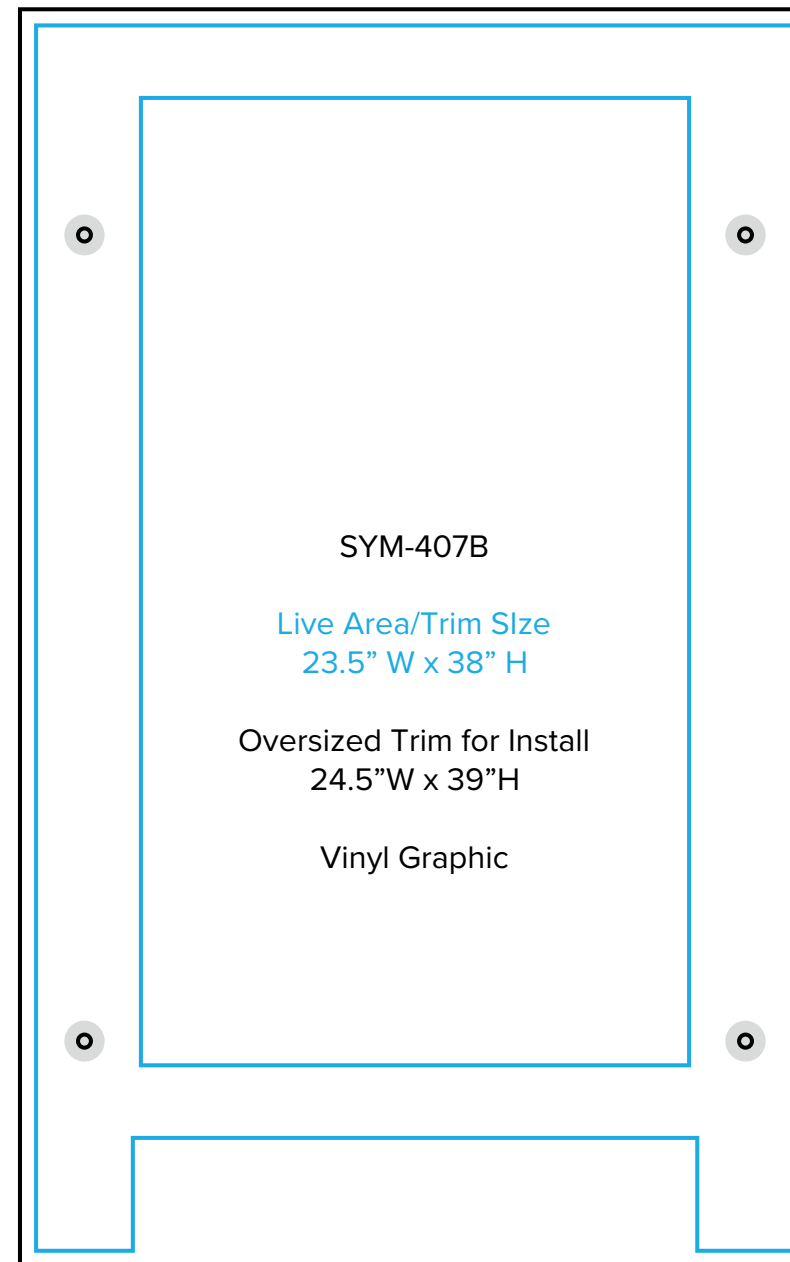

# Graphic Template Portable Counter – Vinyl Graphic

NOTE: All Raster Art (jpg, tiff,psd, png, etc.) must be at least 100 dpi at print size.  
Standard kits are often customized. Please check with Customer Service to ensure that this template matches your specific job.