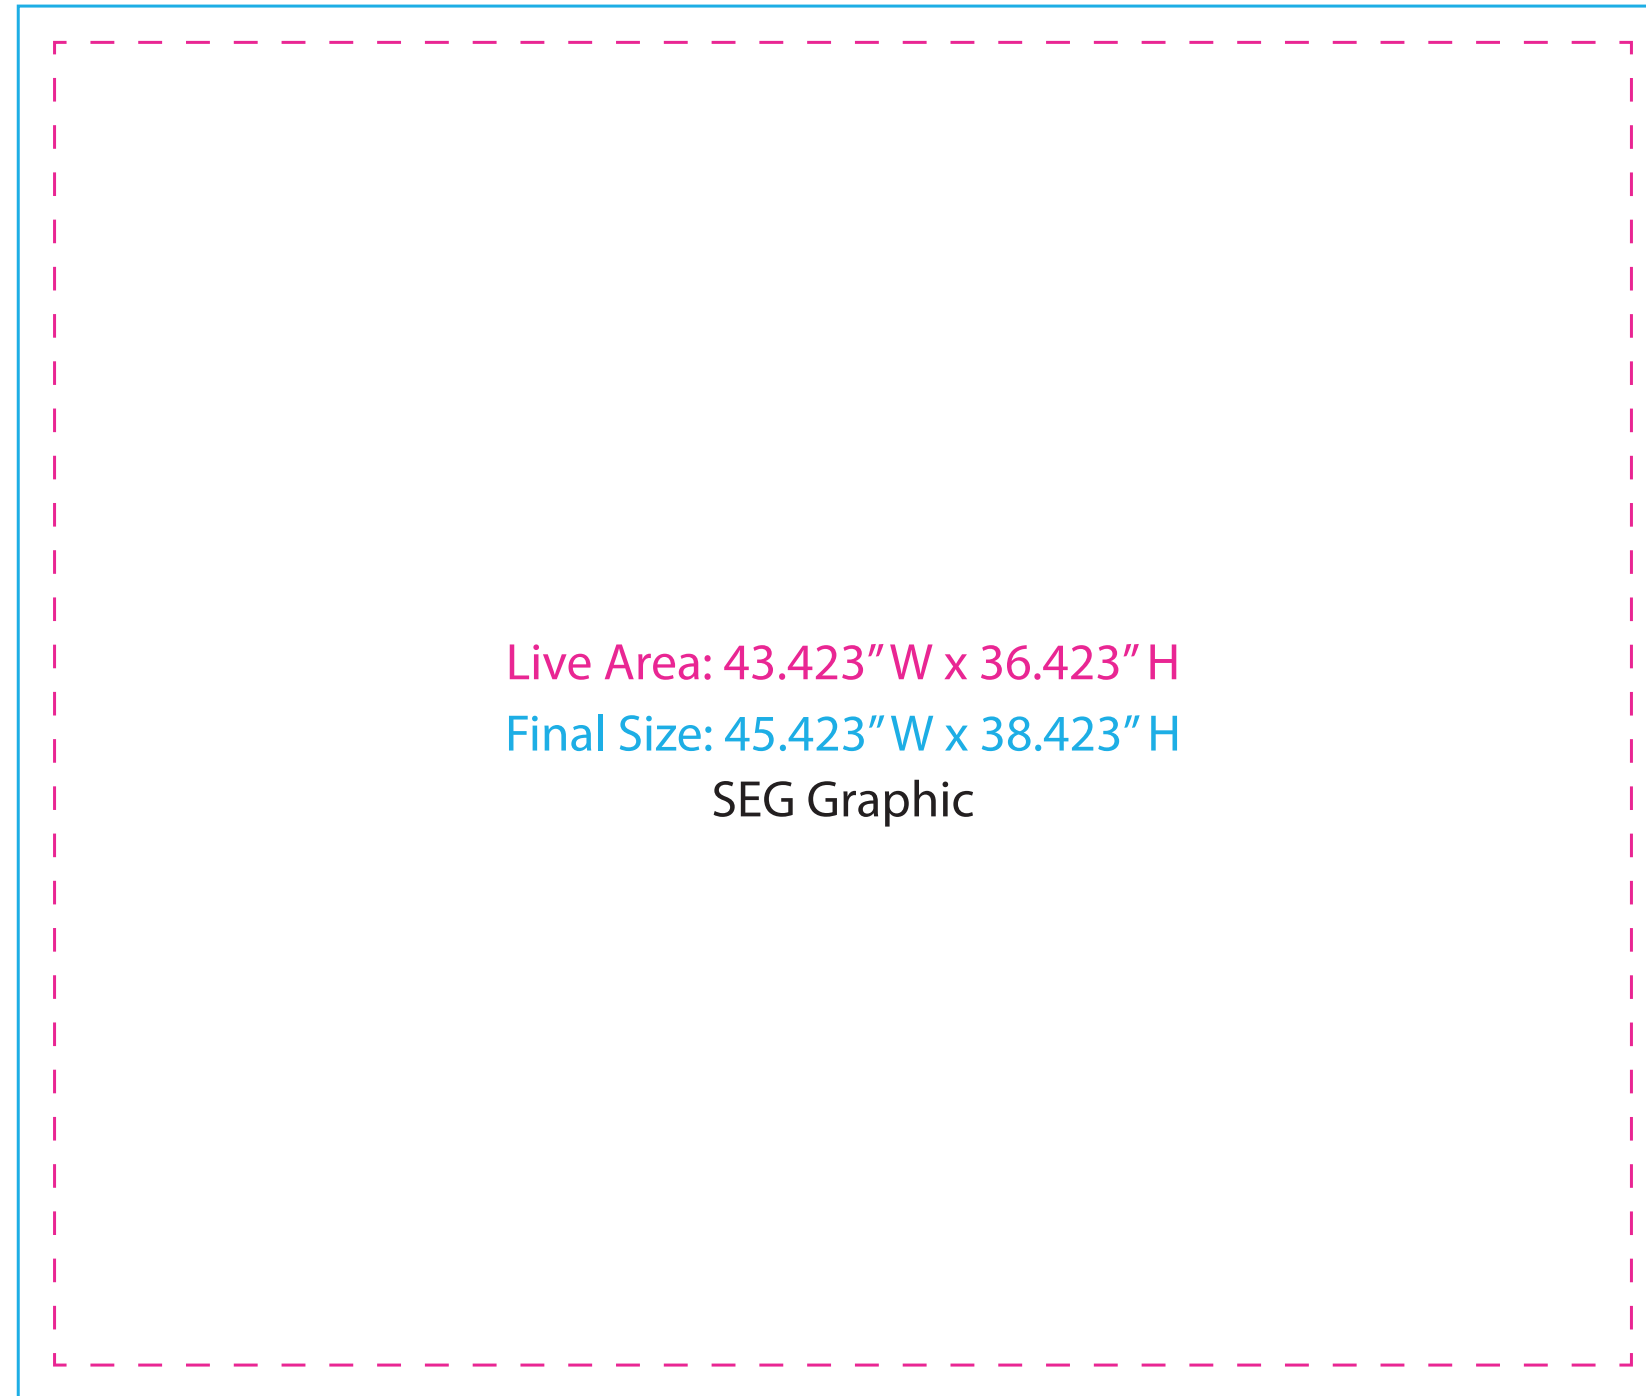

Graphic Template  
Counter Graphics

NOTE: All Raster Art (jpg, tiff,psd, png, etc.) must be at least 100 dpi at print size.

Standard kits are often customized. Please check with Customer Service to ensure that this template matches your specific job.