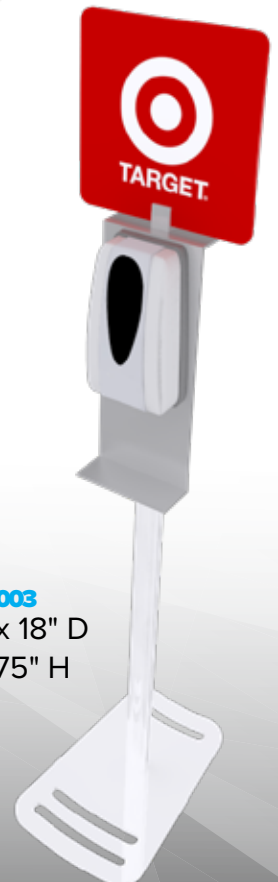

MOD-9009
12"W x 12"D
x 50"H

ALUMINUM & STEEL CONSTRUCTION

MOD-9004
12"W x 12"D
x 50"H

MOD-9006
7"W x 6.25"D x 18"H

MADE IN USA

*DISPENSER INCLUDED | REQUEST PRICE & AVAILABILITY

ASK ABOUT QUANTITY DISCOUNTS

BETTER

STAND TOUGH™ HAND SANITIZING STATIONS

- White Anti-Microbial Powder-coated or Clear Anodized Finish
 - ◇ Scratch-Resistant
- Stainless Steel Mount/Bracket
 - ◇ Easy-to-Clean
- Engineered Aluminum Extrusion
 - ◇ Lightweight | Durable
- Steel Base
 - ◇ Stable | Low Profile
- Assembles in Minutes
- Limited Lifetime Warranty

ASSEMBLES IN MINUTES

ALUMINUM & STEEL CONSTRUCTION

MOD-9001
12"W x 18"D
x 54"H

**MOD-9001
W/GRAPHIC**
16"W x 18"D
x 54"H

MOD-9002
15"W x 18"D
x 73"H

MOD-9003
12" W x 18" D
x 59.75" H

MADE IN USA

*DISPENSER INCLUDED | REQUEST PRICE & AVAILABILITY

ASK ABOUT QUANTITY DISCOUNTS

BEST

STAND TOUGH™ HAND SANITIZING STATIONS

- White Anti-Microbial Powder-coated or Clear Anodized Finish
 - ◊ Scratch-Resistant
- Stainless Steel Mount/Bracket
 - ◊ Easy-to-Clean
- Engineered Aluminum Extrusion
 - ◊ Lightweight | Durable
- Steel Base
 - ◊ Stable | Low Profile
- Assembles in Minutes
- Limited Lifetime Warranty